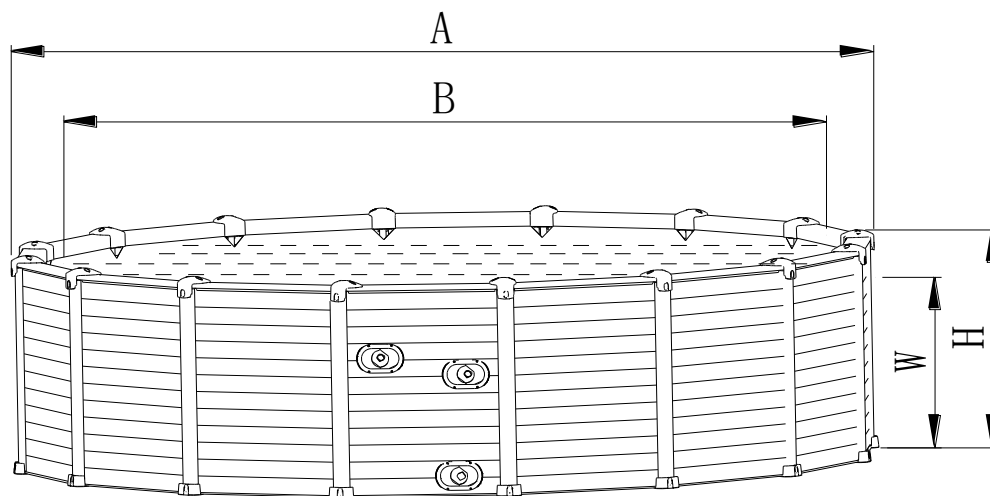

# Frame Pool Set Graphit

Poolgröße (in cm) Pool size (in in.)	A		B		H		W	
	Rahmen Durchmesser / Frame Diameter		Innendurchmesser / Inner Diameter		Gesamt-höhe / Overall Height		Empfohlene Wassertiefe / Recommend Water Depth	
	ft	cm	in.	cm	in.	cm	in.	cm
15'8"X49" (478 x 124 cm)	15'8"	478	14'5"	439	49	124	42	107