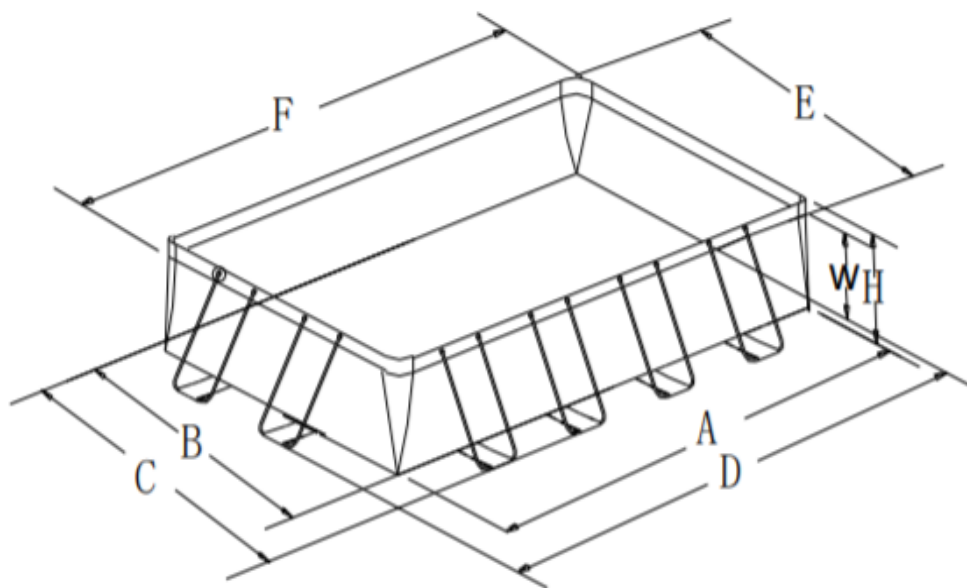

Frame Pool Set Ultra Quadra XTR / Frame Pool Set Ultra Quadra

	A	B	H	C	D	E	F	W
Poolgröße (in cm) Pool size (in in.)	Bodenlänge / Bottom Length	Bodenbreite / Bottom Width	Gesamthöhe / Overall Height	Außenbreite / Out Width	Außenlänge / Out Length	Obere Innenbreite / Top Inner Width	Obere Innenlänge / Top Inner Length	Empfohlene Wassertiefe / Recommended Water Depth
15'X9'X48" XTR (457 x 274 x 122 cm)	15' (457 cm)	9' (274 cm)	48" (122 cm)	10'10" (330 cm)	16'10" (513 cm)	8'1" (246 cm)	14'4" (437 cm)	41" (104 cm)
18'X9'X52" XTR (549 x 274 x 132 cm)	18' (549 cm)	9' (274 cm)	52" (132 cm)	10'10" (330 cm)	19'10" (605 cm)	8'1" (246 cm)	17'4" (528 cm)	45" (114 cm)
24'X12'X52" XTR (732 x 366 x 132 cm)	24' (732 cm)	12' (366 cm)	52" (132 cm)	13'10" (422 cm)	25'10" (787 cm)	10'10" (330 cm)	23'1" (703 cm)	45" (114 cm)
32'X16'X52" XTR (975 x 488 x 132 cm)	32' (975 cm)	16' (488 cm)	52" (132 cm)	17'10" (544 cm)	34' (1036 cm)	15" (457 cm)	31'1" (947 cm)	45" (114 cm)